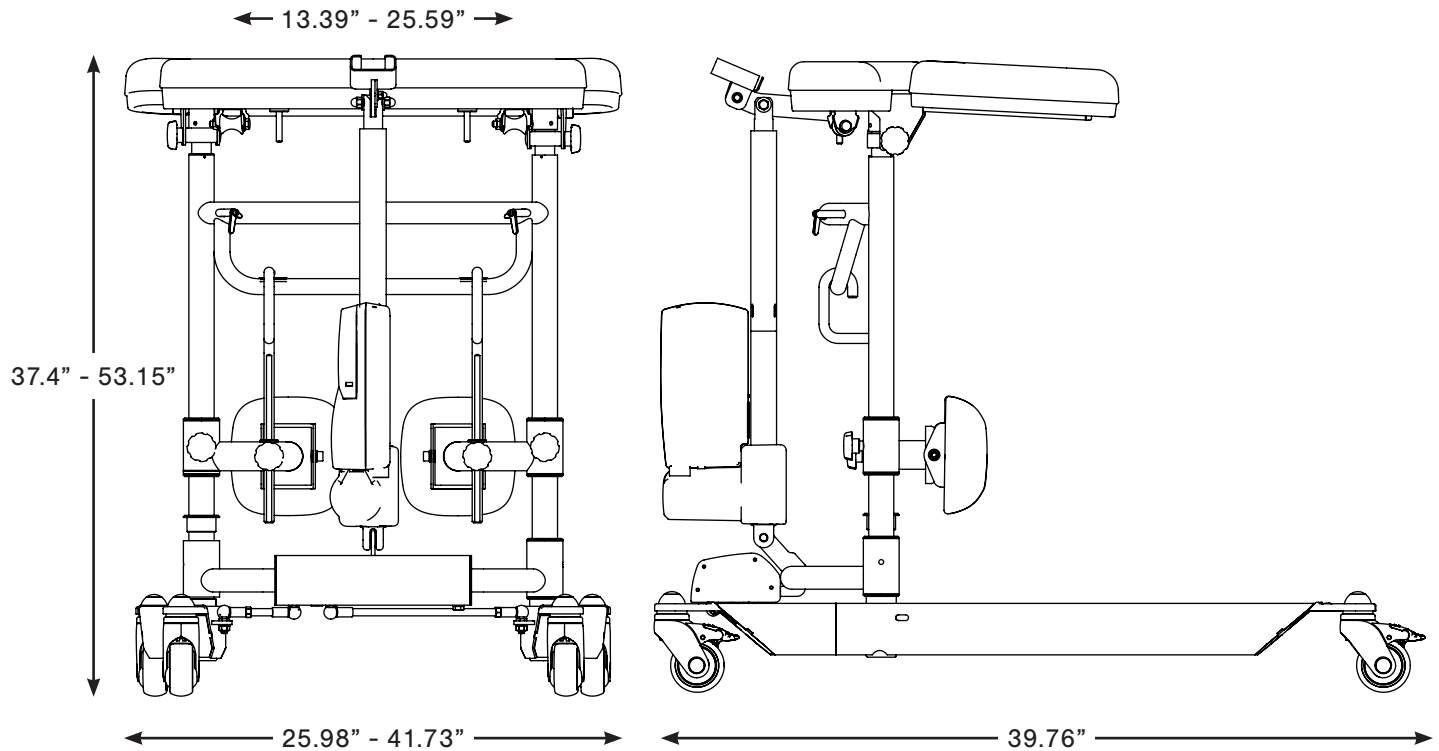

### TECH SPECIFICATIONS:

#### PARAMETER

- Maximum User Weight 
- Part No.
- Product Width
- Length
- Height
- Weight
- Armrest/Internal Dimension
- Wheels
- Leg Under bed/Stretcher Clearance

#### SPEC

- 330 lb
- 52500
- 25.98" - 41.73"
- 39.76"
- 37.4" - 53.15"
- 88.18 lb
- 13.39" - 25.59"
- 3" Diameter
- 4.5"

1-52528-R00